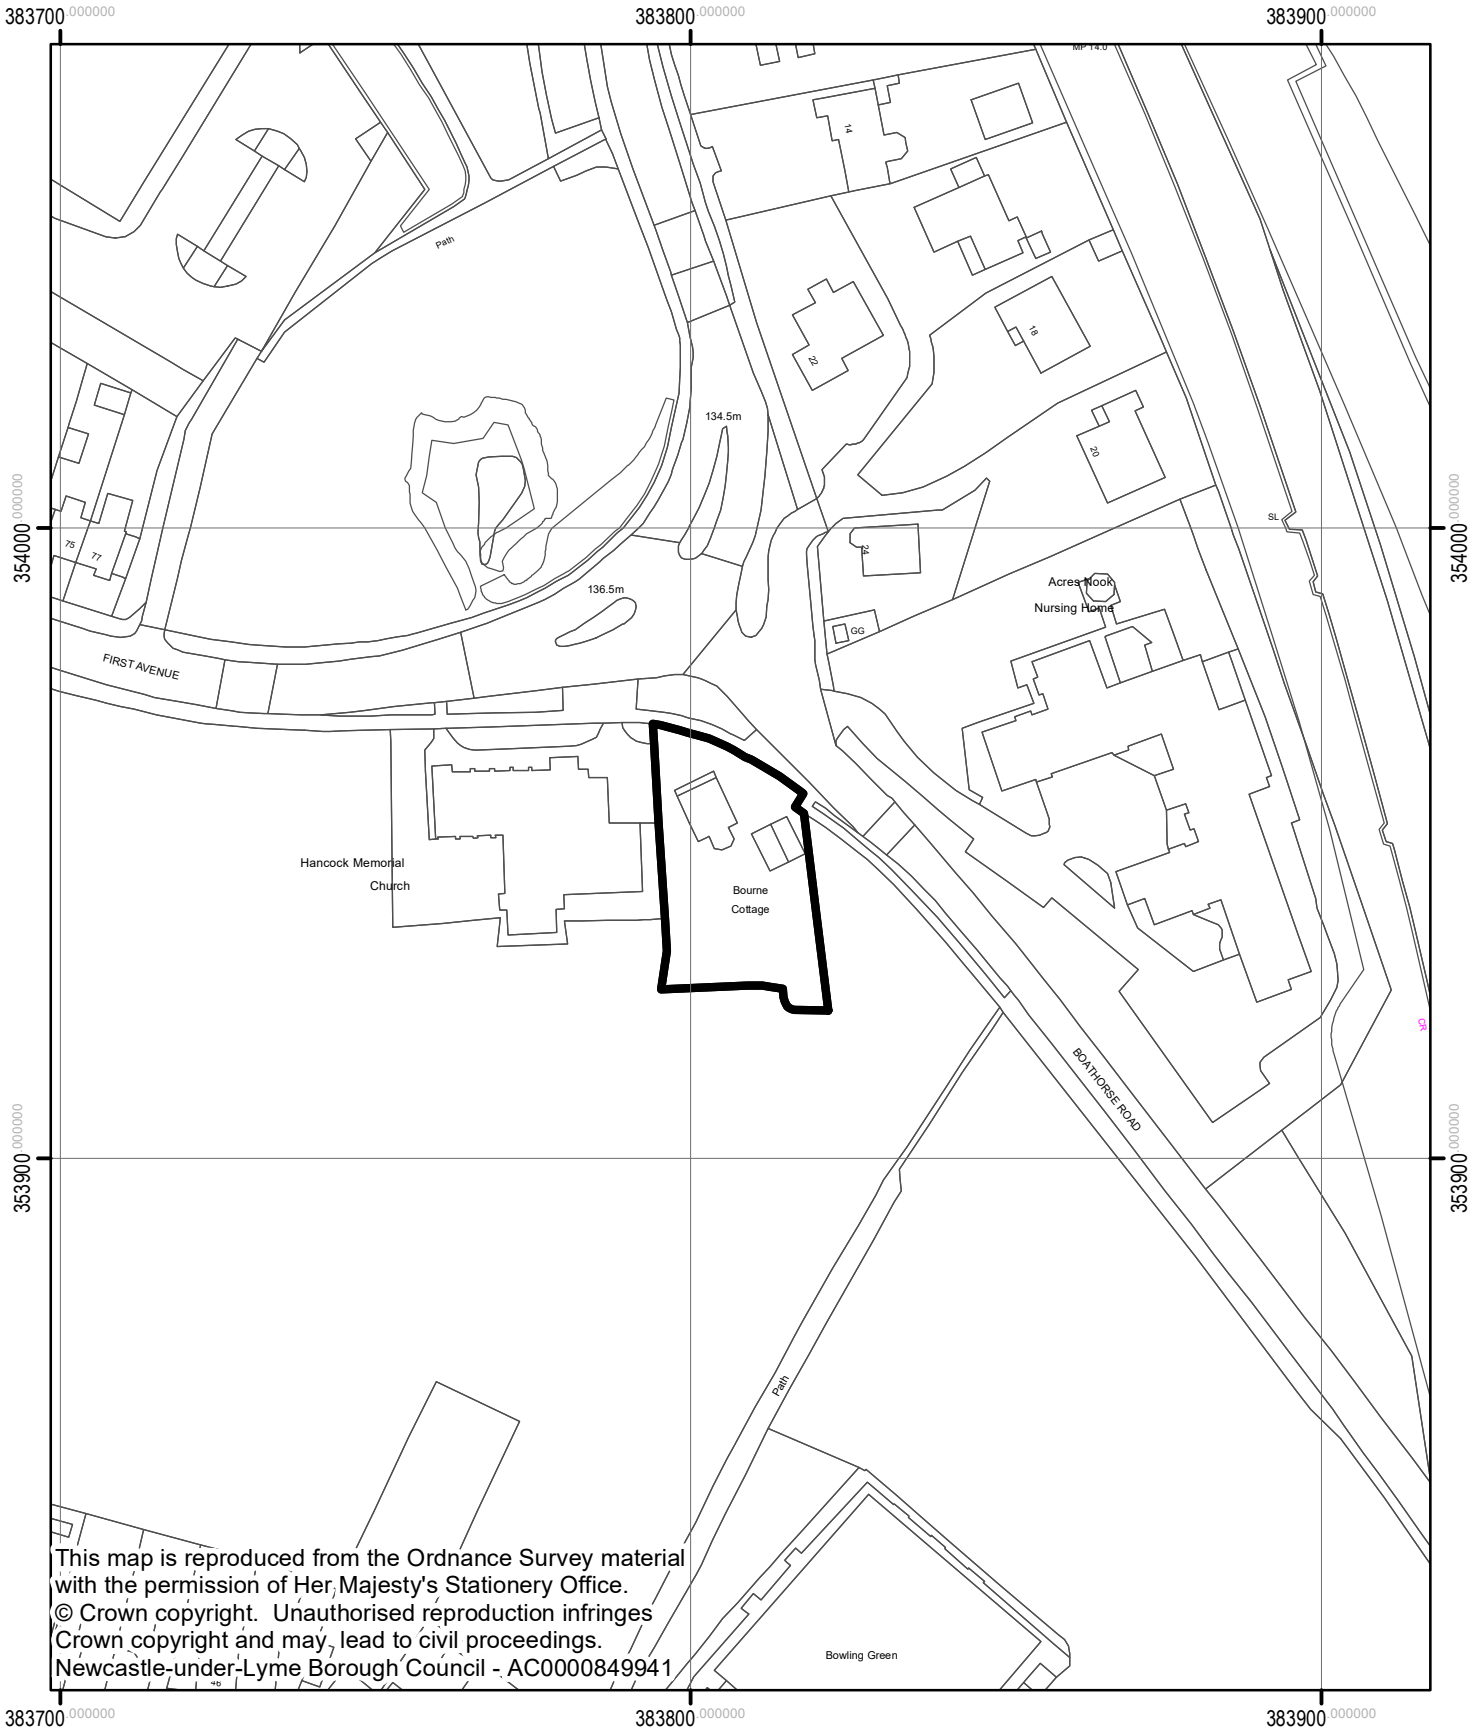

**24/00582/FUL &
24/00583/LBC
Bourne Cottage,
The Avenue,
Kidsgrove**

This map is reproduced from the Ordnance Survey material with the permission of Her Majesty's Stationery Office.
© Crown copyright. Unauthorised reproduction infringes Crown copyright and may lead to civil proceedings.
Newcastle-under-Lyme Borough Council - AC0000849941